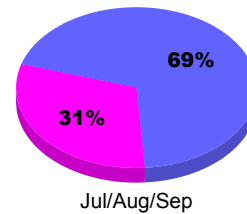

YTD Status Quo Clubs 2011-2012

Status Quo Clubs Compared to Status Quo Members

Legend: Status Quo Clubs (Cyan), Total Status Quo Members (Green)

MEMBERSHIP

Membership Results
2011-2012

Membership
2010-2011

Month	Net Memb Goal	Actual New Memb	Actual Dropped Memb	Gain/Loss of Memb	Gain/Loss of Memb
Jul/Aug/Sep		15	-22	-7	7
Totals		15	-22	-7	7

Membership Results 2011-2012

Goal, New, Dropped, Gain/Loss

Legend: Goal (Cyan), Actual (Green), Dropped (Yellow), Gain Loss (Magenta)

Comparison of Membership Gain/Loss

Current Year Compared to the Previous Year

Legend: Current Year (Cyan), Previous Year (Green)

Gender Comparison 2011-2012

Jul/Aug/Sep

Legend: Male (Blue), Female (Magenta)