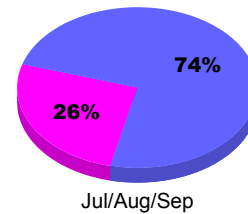

YTD Status Quo Clubs 2011-2012

Status Quo Clubs Compared to Status Quo Members

Legend: Status Quo Clubs (Cyan), Total Status Quo Members (Green)

MEMBERSHIP

Membership Results
2011-2012

Membership
2010-2011

Month	Net Memb Goal	Actual New Memb	Actual Dropped Memb	Gain/Loss of Memb	Gain/Loss of Memb
Jul/Aug/Sep		6	-13	-7	-3
Totals		6	-13	-7	-3

Membership Results 2011-2012

Goal, New, Dropped, Gain/Loss

Legend: Goal (Cyan), Actual (Green), Dropped (Yellow), Gain Loss (Magenta)

Comparison of Membership Gain/Loss

Current Year Compared to the Previous Year

Legend: Current Year (Cyan), Previous Year (Green)

Gender Comparison 2011-2012

Jul/Aug/Sep

Legend: Male (Blue), Female (Magenta)